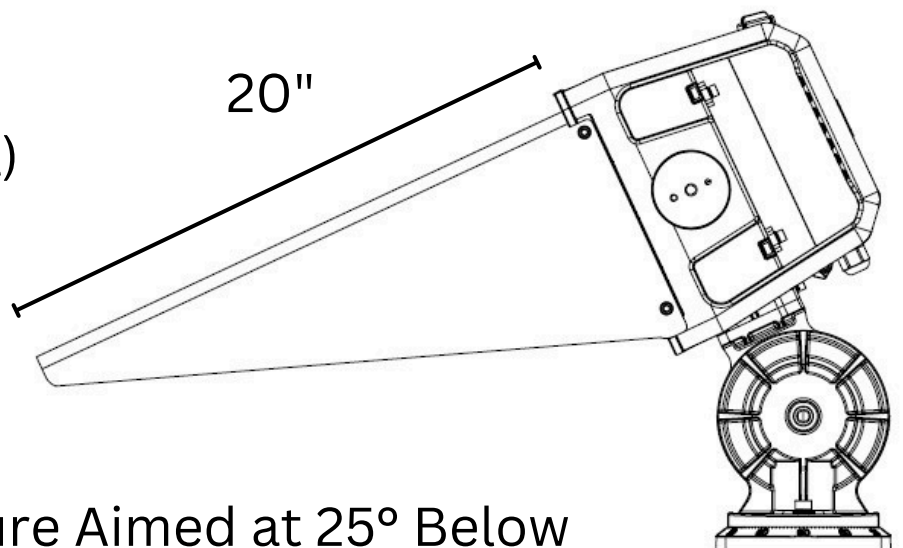

## TECHNICAL DATA

SYSTEM WATTS	800w
LUMEN OUTPUT	113,600
EFFICACY	142 LM/W
LIFE EXPECTANCY	L70 > 138,000h
EPA	1.8*
WEIGHT	45 lbs
BEAM ANGLE	N, M, W, EW
POWER FACTOR	@277v >.99 @480v >.96
CCT	5700K
CRI	>70Ra
INPUT VOLTAGE	200-480v
INPUT PROTECTION	10KV Current Surge
DRIVER	Integral
IP RATING	IP66
OPERATING TEMP RANGE	-40° C to +50°C
HOUSING MATERIAL	Aluminum, Powder Coated
CONTROLS	0-10v, DMX, DALI

\*EPA at 10° below horizontal

TSL800W

VISOR OPTIONS

Standard Visor

Extended Visor (optional)

Fixture Aimed at 25° Below  
Horizontal