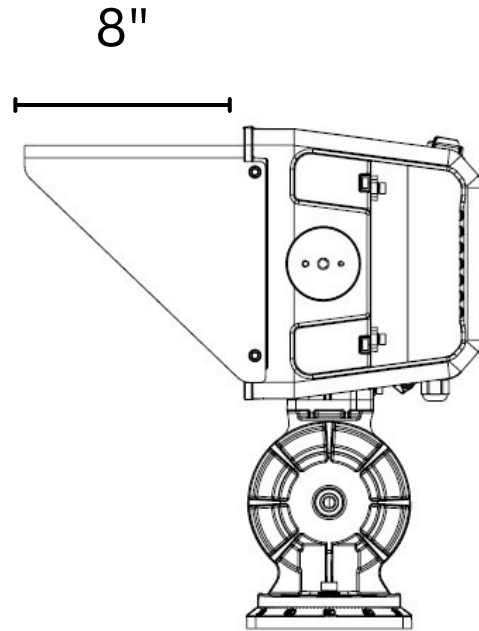

## TECHNICAL DATA

SYSTEM WATTS	800w
LUMEN OUTPUT	113,600
EFFICACY	142 LM/W
LIFE EXPECTANCY	L70 > 138,000h
EPA	1.8*
WEIGHT	45 lbs
BEAM ANGLE	N, M, W, EW
POWER FACTOR	@277v >.99 @480v >.96
CCT	5700K
CRI	>70Ra
INPUT VOLTAGE	200-480v
INPUT PROTECTION	10KV Current Surge
DRIVER	Integral
IP RATING	IP66
OPERATING TEMP RANGE	-40° C to +50°C
HOUSING MATERIAL	Aluminum, Powder Coated
CONTROLS	0-10v, DMX, DALI

\*EPA at 10° below horizontal

TSL800W

VISOR OPTIONS

Standard Visor

Extended Visor (optional)

Fixture Aimed at 25° Below  
Horizontal