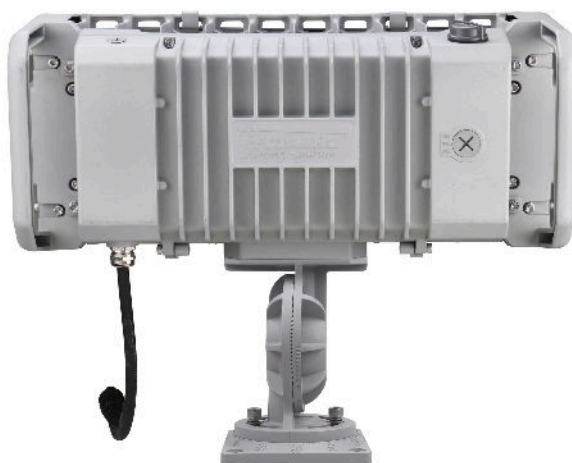

TSL800W

FIXTURE

Standard Visor

Extended Visor (optional)

## TSL800W

## TECHNICAL DATA

SYSTEM WATTS	800w
LUMEN OUTPUT	113,600
EFFICACY	142 LM/W
LIFE EXPECTANCY	L70 > 138,000h
EPA	1.8*
WEIGHT	45 lbs
BEAM ANGLE	N, M, W, EW
POWER FACTOR	@277v >.99 @480v >.96
CCT	5700K
CRI	>70Ra
INPUT VOLTAGE	200-480v
INPUT PROTECTION	10KV Current Surge
DRIVER	Integral
IP RATING	IP66
OPERATING TEMP RANGE	-40° C to +50°C
HOUSING MATERIAL	Aluminum, Powder Coated
CONTROLS	0-10v, DMX, DALI