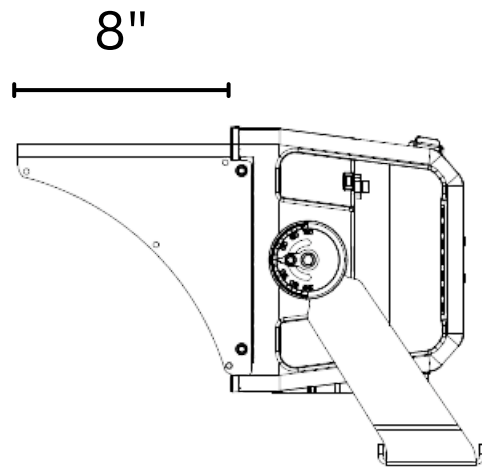

TSL800W

FIXTURE

Standard Visor

Extended Visor (optional)

TSL800W

TECHNICAL DATA

SYSTEM WATTS	800w
LUMEN OUTPUT	113,600
EFFICACY	142 LM/W
EPA	1.8*
WEIGHT	45 lbs
BEAM ANGLE	N, M, W, EW
POWER FACTOR	@277v >.99 @480v >.96
CCT	5700K
CRI	>70Ra
INPUT VOLTAGE	200-480v
INPUT PROTECTION	10KV Current Surge
DRIVER	Integral
IP RATING	IP66
OPERATING TEMP RANGE	-40° C to +50°C
HOUSING MATERIAL	Aluminum, Powder Coated
CONTROLS	0-10v, DMX, DALI

*EPA at 10° below horizontal

TSL800W

VISOR OPTIONS

Standard Visor

Extended Visor (optional)

Fixture Aimed at 23° Below
Horizontal