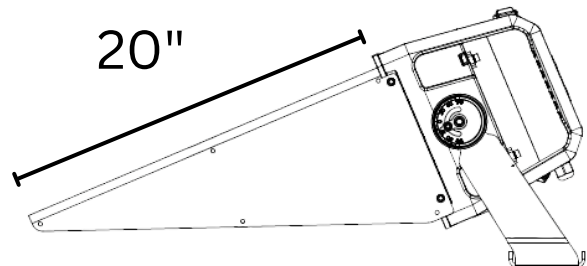

TSL800W

FIXTURE

Standard Visor

Extended Visor (optional)

TSL800W

TECHNICAL DATA

SYSTEM WATTS	800w
LUMEN OUTPUT	113,600
EFFICACY	142 LM/W
EPA	1.8*
WEIGHT	45 lbs
BEAM ANGLE	N, M, W, EW
POWER FACTOR	@277v >.99 @480v >.96
CCT	5700K
CRI	>70Ra
INPUT VOLTAGE	200-480v
INPUT PROTECTION	10KV Current Surge
DRIVER	Integral
IP RATING	IP66
OPERATING TEMP RANGE	-40° C to +50°C
HOUSING MATERIAL	Aluminum, Powder Coated
CONTROLS	0-10v, DMX, DALI

*EPA at 10° below horizontal

TSL800W

VISOR OPTIONS

Standard Visor

Extended Visor (optional)

Fixture Aimed at 23° Below
Horizontal