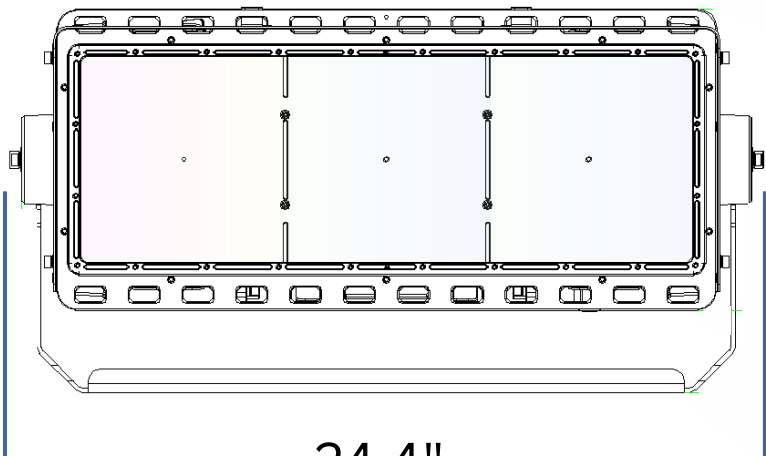

TSL-RGB

24.4"

FIXTURE

18.5"

TSL-RGB

TECHNICAL DATA

SYSTEM WATTS	750w(250wR, 250wG, 250wB)
LUMEN OUTPUT	43,337(4,700R, 37,310G, 2,880B)
EFFICACY	58 LM/W(18.8R, 149.2G, 11.5B)
EPA	1.8*
WEIGHT	47lbs
BEAM ANGLE	M
POWER FACTOR	0.99
CCT	625-740nm R, 492-577nm G, 440-475nm B
CRI	90.2 RGB
INPUT VOLTAGE	120-277 / 277-480VAC, 50/60Hz
INPUT PROTECTION	10KV Current Surge
DRIVER	Integral
IP RATING	IP66
OPERATING TEMP RANGE	-40° C to +50°C
HOUSING MATERIAL	Aluminum, Powder Coated
CONTROLS	DMX, DALI

*EPA at 10° below horizontal