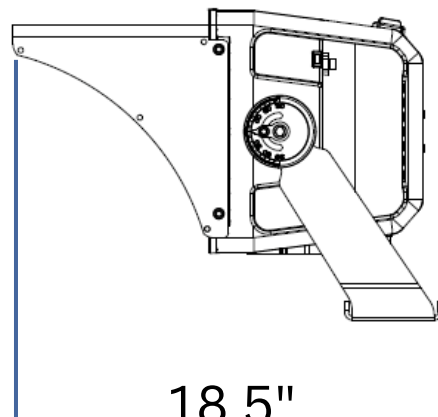

TSL-RGB

24.4"

FIXTURE

18.5"

TSL-RGB

TECHNICAL DATA

SYSTEM WATTS	750w(250wR, 250wG, 250wB)
LUMEN OUTPUT	43,337(4,700R, 37,310G, 2,880B)
EFFICACY	58 LM/W(18.8R, 149.2G, 11.5B)
EPA	1.8*
WEIGHT	47lbs
BEAM ANGLE	M
POWER FACTOR	0.99
CCT	625-740nm R, 492-577nm G, 440-475nm B
CRI	90.2 RGB
INPUT VOLTAGE	120-277 / 277-480VAC, 50/60Hz
INPUT PROTECTION	10KV Current Surge
DRIVER	Integral
IP RATING	IP66
OPERATING TEMP RANGE	-40° C to +50°C
HOUSING MATERIAL	Aluminum, Powder Coated
CONTROLS	DMX, DALI

*EPA at 10° below horizontal